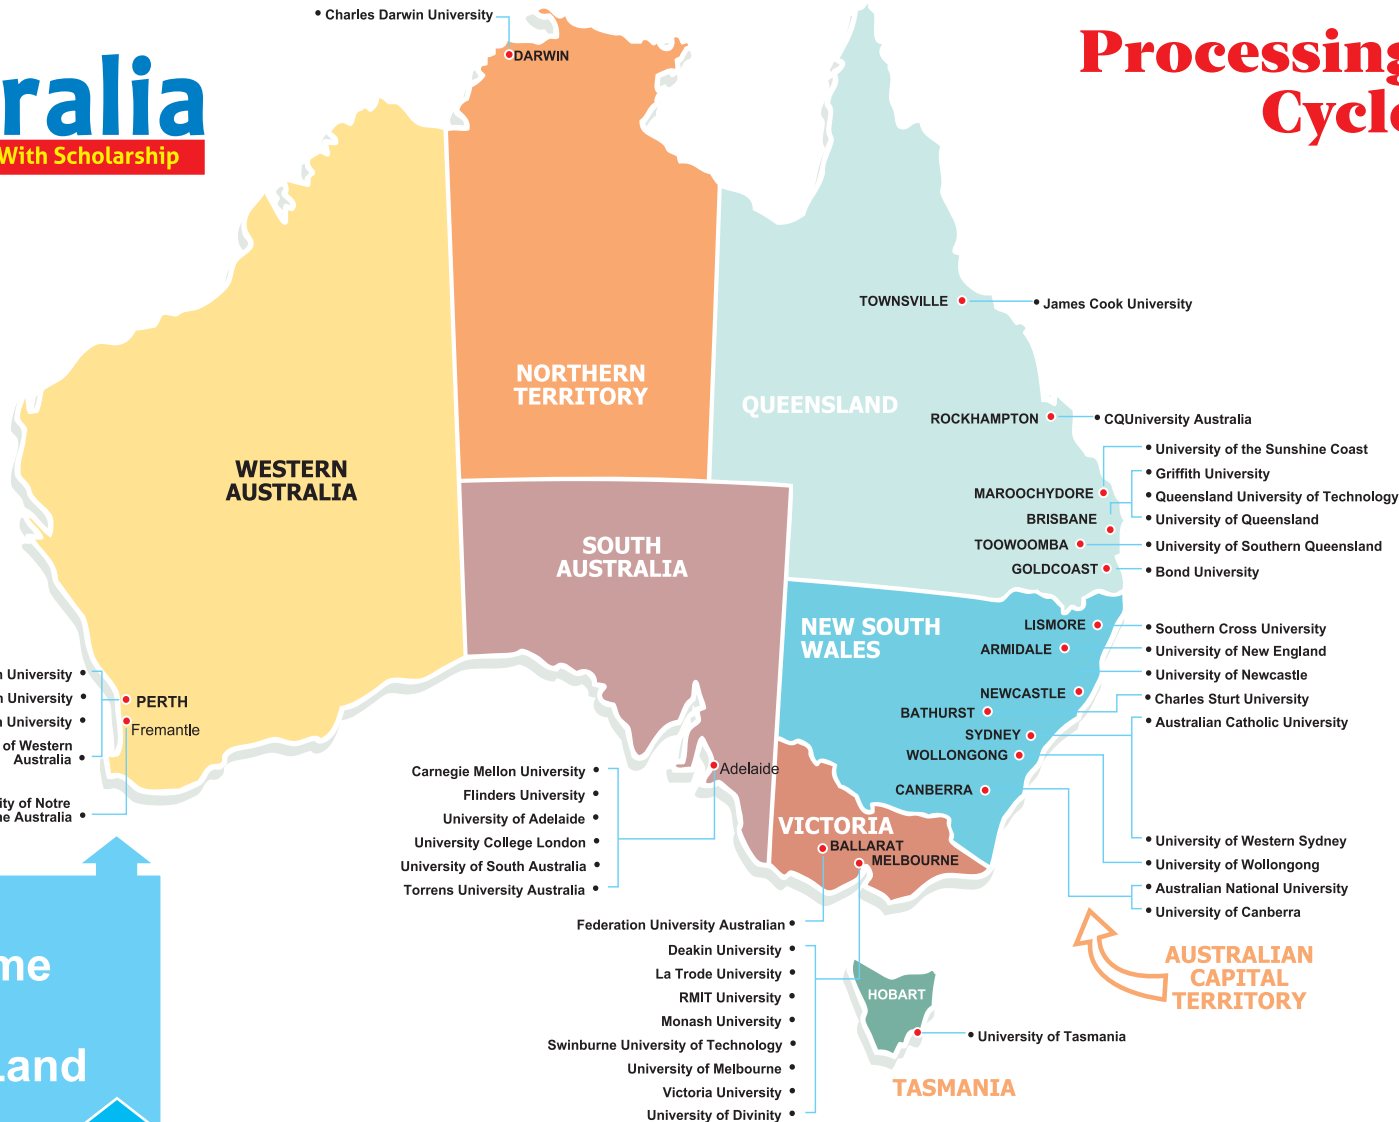

1. Career Counseling
(Academic, English, Finance)
KIEC Newsletter Subscription
Program email to students
Timely follow up and update

2. Offer Process
All Academic Docs
IELTS/TOEFL/PTE/CAE
Passport, Work Experience (if any)
SOP and any others, Application form
Interview may/may not be taken
(Time to get offer: 1 to 4 weeks)

3. Financial Documentation
www.kiec.edu.np/generate-quote
Property
Income
Balance/loan

4. GTE Approval Request/Approved
(Docs will be sent to institutions for approval)
Interview may/may not be taken
(www.kiec.edu.np/interview/)
(Time: 5 to 15 days)

5. Payment Approval Granted
(GTE Approved)

Study in Australia

With Scholarship

Processing Cycle

6. No Objection Letter (NOL)
Final Transcript
Offer letter (all)
Citizenship Note:
(Passport is not acceptable)
Service Fees NPR 2000 per NOL

7. Payment to Institutions
Go bank with NoL & Offer letter and make the payment
Bring Swift Confirmation, Loan disbursement (If loan) Letter at KIEC
From bank after payment.

8. COE Request/Received
Tuition Fees Payment proof
OSHC Proof
Offer Acceptance

9. Visa Application Lodged
Visa Fees (Single/Couple)
Bio-Metrix (DD from Bank)
Medical (Book an appointment)
Final Statement of Purpose
All Visa required documents
-956A form

10. Visa Decision Waiting
Interview by DIBP (May/May not)
(www.kiec.edu.np/interview/)
Document Verification by DIBP
GTE Checks by DIBP

11. Visa Granted
Pre-Departure Briefing
kiec.edu.np/about/pre-departure-guide,
Connecting KIEC office in Australia, Ticket Booking, Carry Pocket Money
Basic Carry on Documentation
Students Testimonials

- Curtin University
- Edith Cowan University
- Murdoch University
- University of Western Australia
- University of Notre Dame Australia

- Carnegie Mellon University
- Flinders University
- University of Adelaide
- University College London
- University of South Australia
- Torrens University Australia

- Federation University Australian
- Deakin University
- La Trobe University
- RMIT University
- Monash University
- Swinburne University of Technology
- University of Melbourne
- Victoria University
- University of Divinity

16. Welcome to Aussie Land

15. Ongoing Support
Connect us via Facebook
Connect Australia office
Get Support for Study and Migration
Parents joining you

14. Attend Orientation
Enroll for the course
Choose Elective course
Meet International Friends

13. On arrival Support
Accommodation
Air-Pick Up
SIM Card arrangement
Connect to local KIEC office

12. Visa Refused/Refund process
If Rejected
Complete refund form & submit for refund request
Time for Refund 4 to 8 weeks

AUSTRALIAN CAPITAL TERRITORY